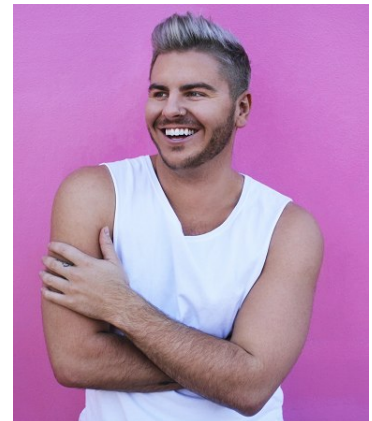

# BELLA

Luke Antony

Height: 5'10.5 Waist: 34 Waist: 11 US Hair: Brunette Eyes: Brown