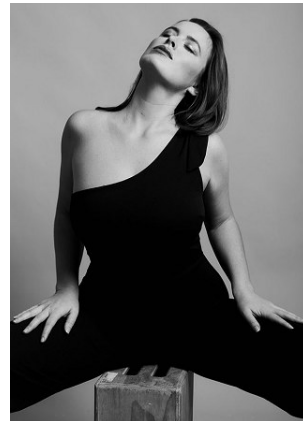

# BELLA

Tia Provost

Height: 5'9.5 Bust: 41 Hips: 41 Waist: 30 Shoe: 9.5 US Hair: Brunette Eyes: Hazel