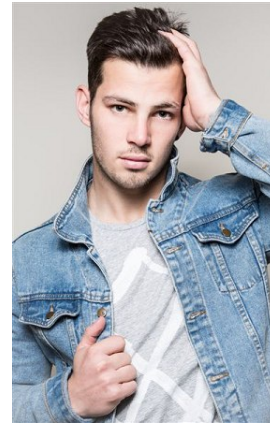

BELLA

Lachlan O'Connor

Height: 5'11 Waist: 32 Waist: 10 US Hair: Brown Eyes: Green

BELLA

Lachlan O'Connor

Height: 5'11 Waist: 32 Waist: 10 US Hair: Brown Eyes: Green

BELLA

Lachlan O'Connor

Height: 5'11 Waist: 32 Waist: 10 US Hair: Brown Eyes: Green