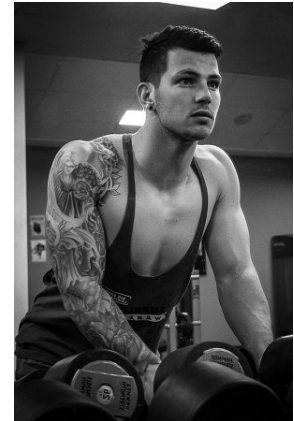

BELLA

Lachlan O'Connor

Height: 5'11 Waist: 32 Waist: 10 US Hair: Brown Eyes: Green

BELLA

Lachlan O'Connor

Height: 5'11 Waist: 32 Waist: 10 US Hair: Brown Eyes: Green

BELLA

Lachlan O'Connor

Height: 5'11 Waist: 32 Waist: 10 US Hair: Brown Eyes: Green