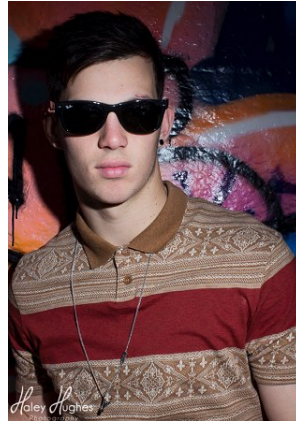

BELLA

Lachlan O'Connor

Height: 5'11 Waist: 32 Waist: 10 US Hair: Brown Eyes: Green

BELLA

Lachlan O'Connor

Height: 5'11 Waist: 32 Waist: 10 US Hair: Brown Eyes: Green

BELLA

Lachlan O'Connor

Height: 5'11 Waist: 32 Waist: 10 US Hair: Brown Eyes: Green