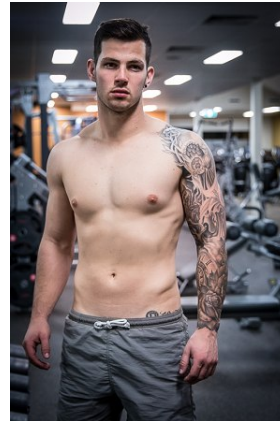

BELLA

Lachlan O'Connor

Height: 5'11 Waist: 32 Waist: 10 US Hair: Brown Eyes: Green

BELLA

Lachlan O'Connor

Height: 5'11 Waist: 32 Waist: 10 US Hair: Brown Eyes: Green

BELLA

Lachlan O'Connor

Height: 5'11 Waist: 32 Waist: 10 US Hair: Brown Eyes: Green