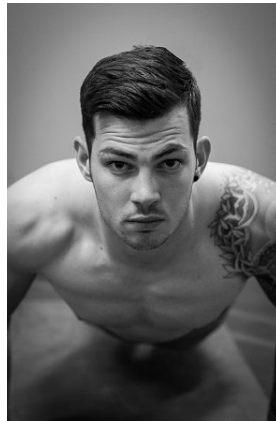

BELLA

Lachlan O'Connor

Height: 5'11 Waist: 32 Waist: 10 US Hair: Brown Eyes: Green

BELLA

Lachlan O'Connor

Height: 5'11 Waist: 32 Waist: 10 US Hair: Brown Eyes: Green

BELLA

Lachlan O'Connor

Height: 5'11 Waist: 32 Waist: 10 US Hair: Brown Eyes: Green