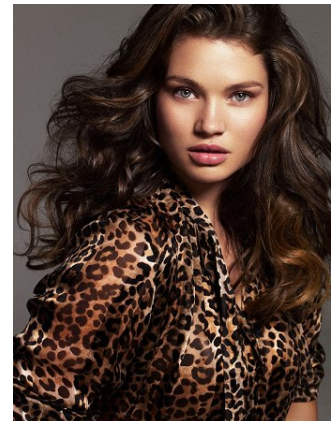

# BELLA

Tara Lynn

Height: 5'9 Bust: 38 Hips: 45.5 Waist: 32 Hair: Brunette Eyes: Grey