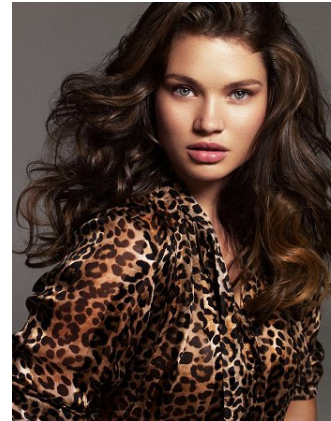

BELLA

Tara Lynn

Height: 5'9 Bust: 38 Hips: 45.5 Waist: 32 Hair: Brunette Eyes: Grey

BELLA

Tara Lynn

Height: 5'9 Bust: 38 Hips: 45.5 Waist: 32 Hair: Brunette Eyes: Grey