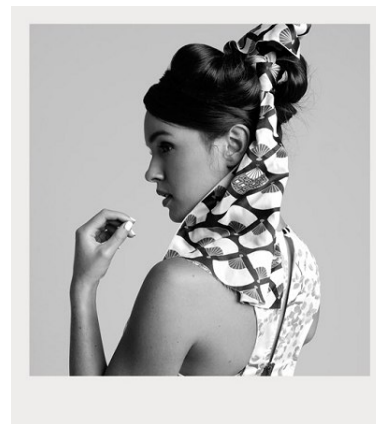

BELLA

Stephanie Hunt

Height: 5'7 Bust: 32.5 Hips: 36 Waist: 28.5 Shoe: 7 US Hair: Brunette Eyes: Brown

BELLA

Stephanie Hunt

Height: 5'7 Bust: 32.5 Hips: 36 Waist: 28.5 Shoe: 7 US Hair: Brunette Eyes: Brown