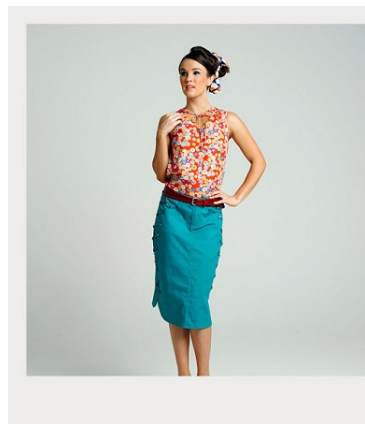

BELLA

Stephanie Hunt

Height: 5'7 Bust: 32.5 Hips: 36 Waist: 28.5 Shoe: 7 US Hair: Brunette Eyes: Brown

BELLA

Stephanie Hunt

Height: 5'7 Bust: 32.5 Hips: 36 Waist: 28.5 Shoe: 7 US Hair: Brunette Eyes: Brown