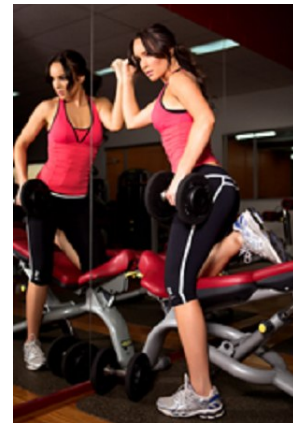

BELLA

Stephanie Hunt

Height: 5'7 Bust: 32.5 Hips: 36 Waist: 28.5 Shoe: 7 US Hair: Brunette Eyes: Brown

BELLA

Stephanie Hunt

Height: 5'7 Bust: 32.5 Hips: 36 Waist: 28.5 Shoe: 7 US Hair: Brunette Eyes: Brown