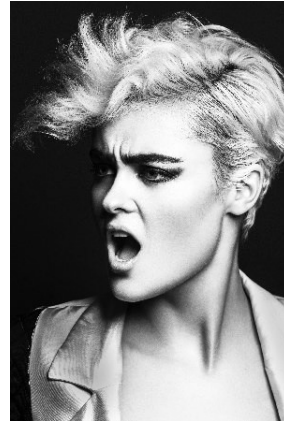

# BELLA

Stefania Ferrario

Height: 5'7.5 Bust: 39.5 Hips: 45 Waist: 32 Shoe: 9 US Hair: Blonde Eyes: Hazel

# BELLA

Stefania Ferrario

Height: 5'7.5 Bust: 39.5 Hips: 45 Waist: 32 Shoe: 9 US Hair: Blonde Eyes: Hazel

LUCYS

LUCYS