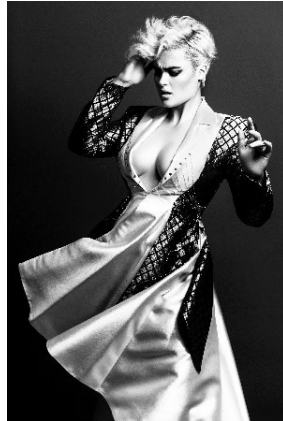

# BELLA

Stefania Ferrario

Height: 5'7.5 Bust: 39.5 Hips: 45 Waist: 32 Shoe: 9 US Hair: Blonde Eyes: Hazel

# BELLA

Stefania Ferrario

Height: 5'7.5 Bust: 39.5 Hips: 45 Waist: 32 Shoe: 9 US Hair: Blonde Eyes: Hazel

LUCYS

LUCYS