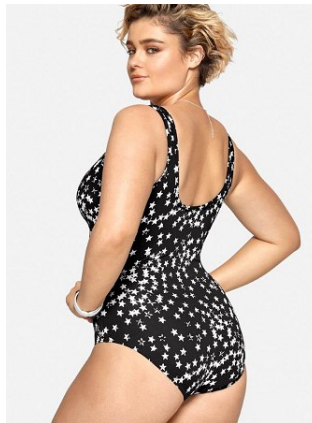

# BELLA

Stefania Ferrario

Height: 5'7.5 Bust: 39.5 Hips: 45 Waist: 32 Shoe: 9 US Hair: Blonde Eyes: Hazel

# BELLA

Stefania Ferrario

Height: 5'7.5 Bust: 39.5 Hips: 45 Waist: 32 Shoe: 9 US Hair: Blonde Eyes: Hazel

LUCYS

LUCYS