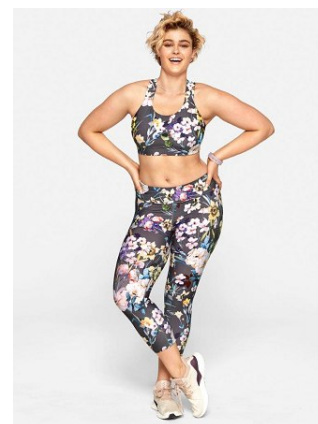

# BELLA

Stefania Ferrario

Height: 5'7.5 Bust: 39.5 Hips: 45 Waist: 32 Shoe: 9 US Hair: Blonde Eyes: Hazel

# BELLA

Stefania Ferrario

Height: 5'7.5 Bust: 39.5 Hips: 45 Waist: 32 Shoe: 9 US Hair: Blonde Eyes: Hazel

LUCYS

LUCYS