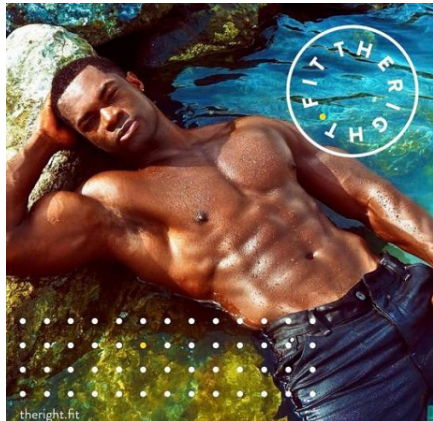

BELLA

Miguel La Cruz

Height: 6'1 Waist: 32 Waist: 11 US Hair: Black Eyes: Brown

BELLA

Miguel La Cruz

Height: 6'1 Waist: 32 Waist: 11 US Hair: Black Eyes: Brown