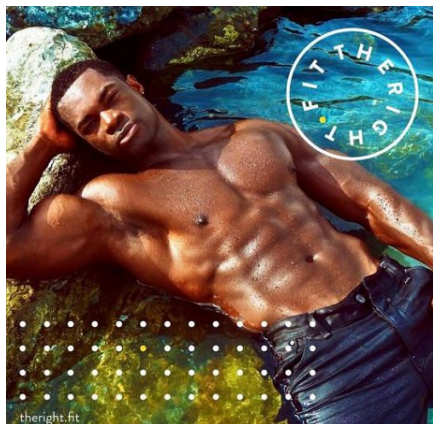

BELLA

Miguel La Cruz

Height: 6'1 Waist: 32 Waist: 11 US Hair: Black Eyes: Brown

BELLA

Miguel La Cruz

Height: 6'1 Waist: 32 Waist: 11 US Hair: Black Eyes: Brown