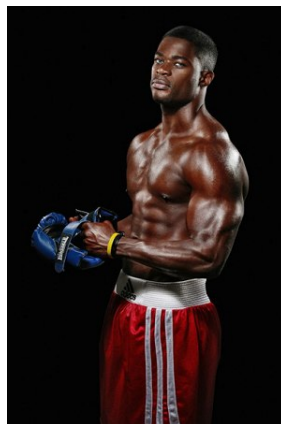

BELLA

Miguel La Cruz

Height: 6'1 Waist: 32 Waist: 11 US Hair: Black Eyes: Brown

BELLA

Miguel La Cruz

Height: 6'1 Waist: 32 Waist: 11 US Hair: Black Eyes: Brown