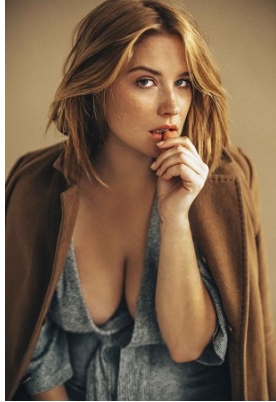

BELLA

Mercy Watson

Height: 5'8 Bust: 42 Hips: 43.5 Waist: 33 Shoe: 8 US Hair: Strawberry Blonde Eyes: Green

BELLA

Mercy Watson

Height: 5'8 Bust: 42 Hips: 43.5 Waist: 33 Shoe: 8 US Hair: Strawberry Blonde Eyes: Green