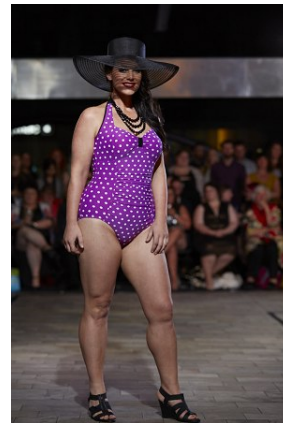

# BELLA

Kelly- Ann O'Bryan

Height: 5'9.5 Bust: 38.5 Hips: 43.5 Waist: 32.5 Shoe: 10.5 US Hair: Brunette Eyes: Hazel

**30-50% off**  
a great range of clothing by ESTELLE, PIPER WOMAN, BASQUE WOMAN, BIB, NOUVELLE WOMAN and SUSAN BLAKE from the Plus Size department

ESTELLE  
New - Size  
Midi Size  
New \$79

FIRST IN  
BEST  
DRESSED.  
LITERALLY.

**50% off** selected ranges from by BLAG, BASQUE, LE SPEC, CANCER COUNCIL and FIORELLI

Full figure minimiser bra  
105139. Sizes 14DD,  
16C-DD, 18C-DD,  
20C-DD, 22D-DD.  
Also available  
in white.

# BELLA

Kelly- Ann O'Bryan

Height: 5'9.5 Bust: 38.5 Hips: 43.5 Waist: 32.5 Shoe: 10.5 US Hair: Brunette Eyes: Hazel