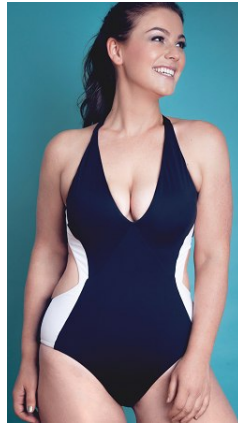

# BELLA

Kelly- Ann O'Bryan

Height: 5'9.5 Bust: 38.5 Hips: 43.5 Waist: 32.5 Shoe: 10.5 US Hair: Brunette Eyes: Hazel

**30-50% off**  
a great range of clothing by ESTELLE, PIPER WOMAN, BASQUE WOMAN, BIB, NOUVELLE WOMAN and SUSAN BLAKE from the Plus Size department

ESTELLE  
New - Size  
Midi Size  
New \$79

FIRST IN  
BEST  
DRESSED.  
LITERALLY.

**50% off** selected ranges from by BLAG, BASQUE, LE SPEC, CANCER COUNCIL and FIORELLI

Full figure minimiser bra  
105139. Sizes 14DD,  
16C-DD, 18C-DD,  
20C-DD, 22D-DD.  
Also available  
in white.

# BELLA

Kelly- Ann O'Bryan

Height: 5'9.5 Bust: 38.5 Hips: 43.5 Waist: 32.5 Shoe: 10.5 US Hair: Brunette Eyes: Hazel