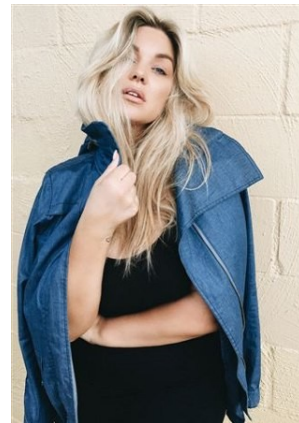

# BELLA

Chanel Fucile

Height: 5'7.5 Bust: 45 Hips: 54.5 Waist: 41.5 Shoe: 10 US Hair: Blonde Eyes: Blue