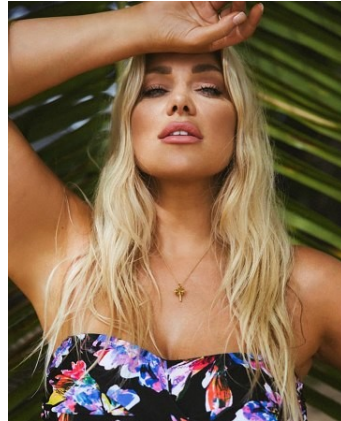

# BELLA

Chanel Fucile

Height: 5'7.5 Bust: 45 Hips: 54.5 Waist: 41.5 Shoe: 10 US Hair: Blonde Eyes: Blue