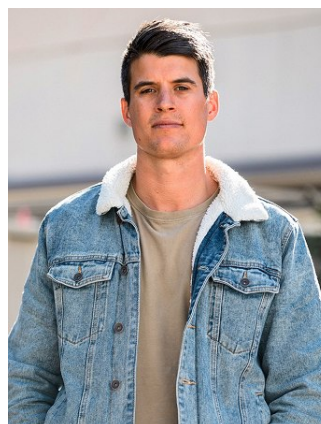

# BELLA

Bill Goldsmith

Height: 6'4 Waist: 32.5 Waist: 12 US Hair: Brown Eyes: Brown