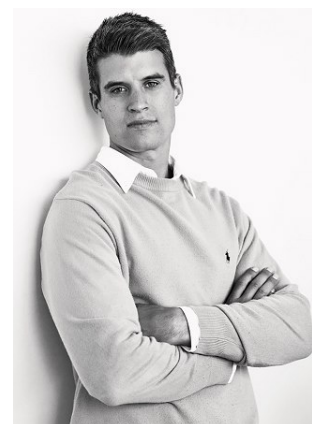

# BELLA

Bill Goldsmith

Height: 6'4 Waist: 32.5 Waist: 12 US Hair: Brown Eyes: Brown