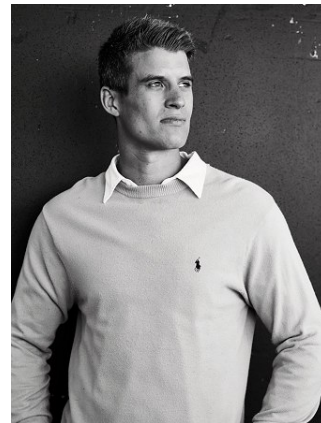

# BELLA

Bill Goldsmith

Height: 6'4 Waist: 32.5 Waist: 12 US Hair: Brown Eyes: Brown