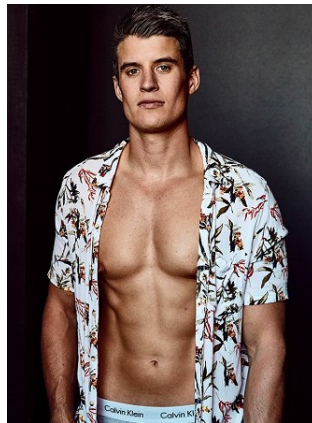

# BELLA

Bill Goldsmith

Height: 6'4 Waist: 32.5 Waist: 12 US Hair: Brown Eyes: Brown