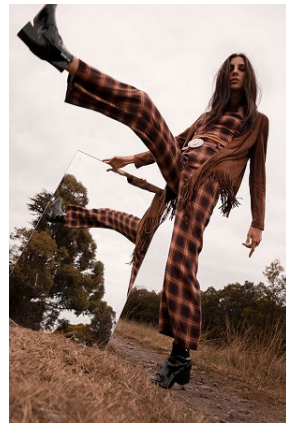

# BELLA

Mariah Setta

Height: 5'11.5 Bust: 32.5 Hips: 34 Waist: 24 Shoe: 9.5 US Hair: Brown Eyes: Brown