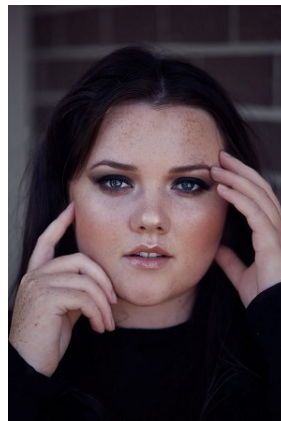

# BELLA

Lucy Watson

Height: 5'8.5 Bust: 49 Hips: 53.5 Waist: 45.5 Shoe: 9.5 US Hair: Brown Eyes: Blue

PO Box 504 Manly NSW Australia 1655 tel: +61 2 9976 6685 email: [info@bellamodels.com.au](mailto:info@bellamodels.com.au)