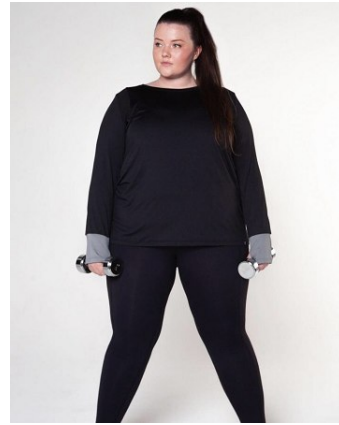

# BELLA

Lucy Watson

Height: 5'8.5 Bust: 49 Hips: 53.5 Waist: 45.5 Shoe: 9.5 US Hair: Brown Eyes: Blue

PO Box 504 Manly NSW Australia 1655 tel: +61 2 9976 6685 email: [info@bellamodels.com.au](mailto:info@bellamodels.com.au)