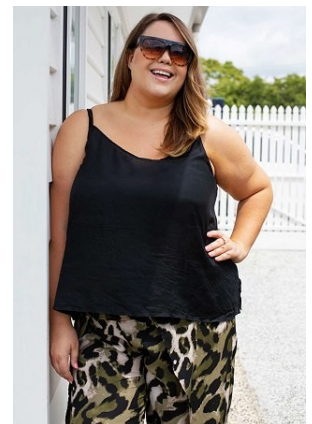

# BELLA

CurvySam

Height: 5'9.5 Hair: Dark Blonde Eyes: Brown