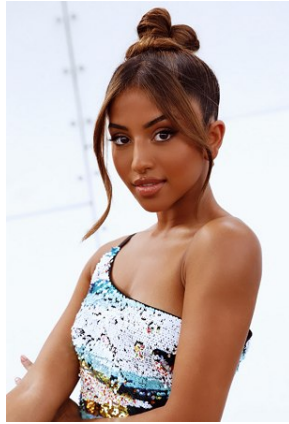

# BELLA

Maria Thattil

Height: 5'2 Bust: 30.5 Hips: 35.5 Waist: 23 Shoe: 6.5 US Hair: Dark Brown Eyes: Brown