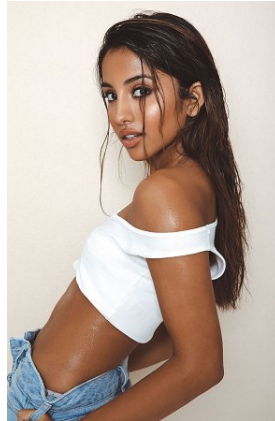

# BELLA

Maria Thattil

Height: 5'2 Bust: 30.5 Hips: 35.5 Waist: 23 Shoe: 6.5 US Hair: Dark Brown Eyes: Brown