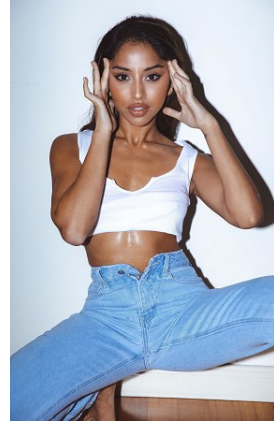

# BELLA

Maria Thattil

Height: 5'2 Bust: 30.5 Hips: 35.5 Waist: 23 Shoe: 6.5 US Hair: Dark Brown Eyes: Brown