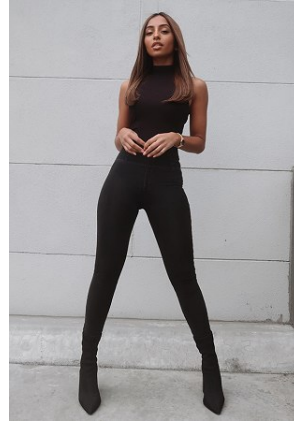

# BELLA

Maria Thattil

Height: 5'2 Bust: 30.5 Hips: 35.5 Waist: 23 Shoe: 6.5 US Hair: Dark Brown Eyes: Brown