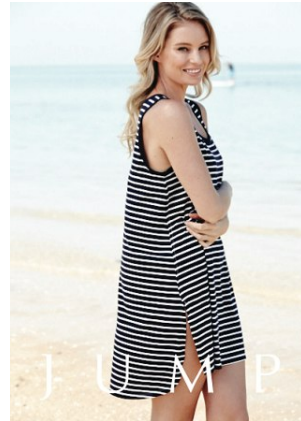

BELLA

Teisha Lowry

Height: 5'11 Bust: 34 Hips: 38 Waist: 25.5 Shoe: 8.5 US Hair: Blonde Eyes: Blue

BELLA

Teisha Lowry

Height: 5'11 Bust: 34 Hips: 38 Waist: 25.5 Shoe: 8.5 US Hair: Blonde Eyes: Blue