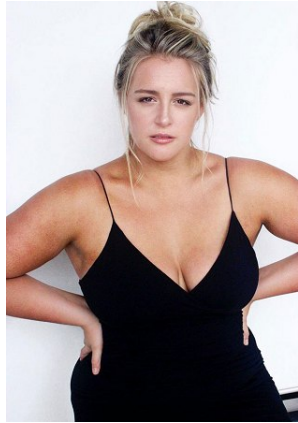

# BELLA

Samantha Stanwell

Height: 5'10 Bust: 47.5 Hips: 50 Waist: 40 Shoe: 10 US Hair: Blonde Eyes: Brown