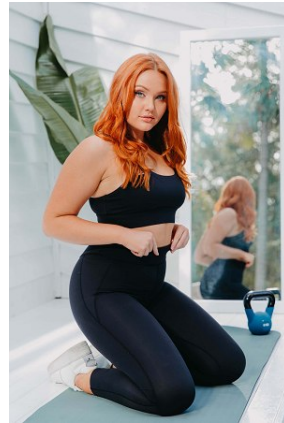

# BELLA

Brooke Lee

Height: 5'8 Bust: 38 Hips: 40 Waist: 31 Hair: Red Eyes: Green