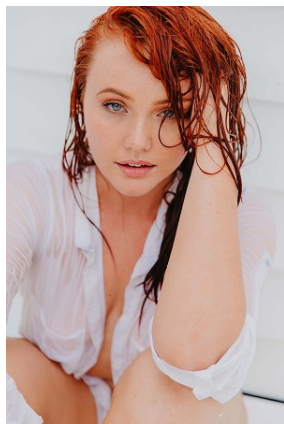

# BELLA

Brooke Lee

Height: 5'8 Bust: 38 Hips: 40 Waist: 31 Hair: Red Eyes: Green