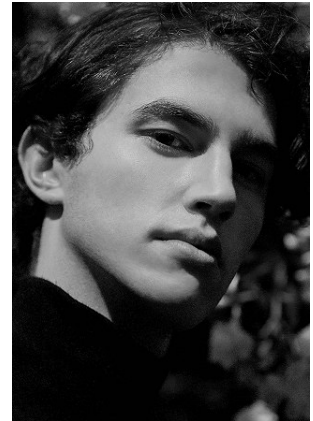

BELLA

Owen Hughes

Height: 6'2.5 Waist: 31 Waist: 11 US Hair: Dark Brown Eyes: Grey

BELLA

Owen Hughes

Height: 6'2.5 Waist: 31 Waist: 11 US Hair: Dark Brown Eyes: Grey