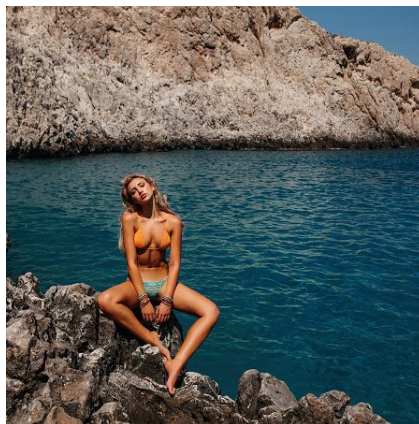

BELLA

Gabby Epstein

Height: 5'9 Bust: 33 Hips: 37 Waist: 25 Hair: Blonde Eyes: Green

BELLA

Gabby Epstein

Height: 5'9 Bust: 33 Hips: 37 Waist: 25 Hair: Blonde Eyes: Green