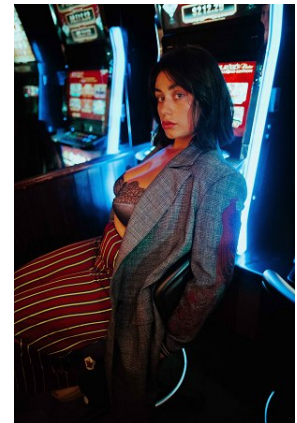

BELLA

Paige Rodrigez

Height: 5'3 Bust: 41.5 Hips: 43 Waist: 34.5 Shoe: 7 US Hair: Black Eyes: Green

BELLA

Paige Rodrigez

Height: 5'3 Bust: 41.5 Hips: 43 Waist: 34.5 Shoe: 7 US Hair: Black Eyes: Green