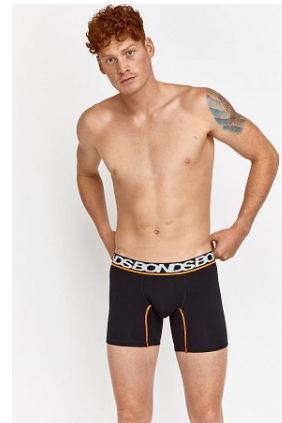

# BELLA

Jorden Merrilees

Height: 6'3 Waist: 32 Waist: 12 US Hair: Red Eyes: Blue