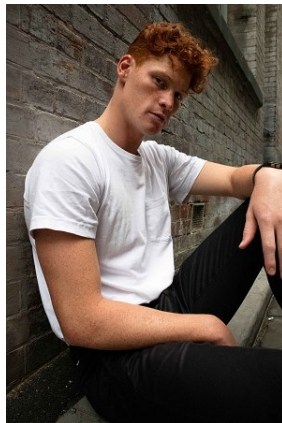

# BELLA

Jorden Merrilees

Height: 6'3 Waist: 32 Waist: 12 US Hair: Red Eyes: Blue