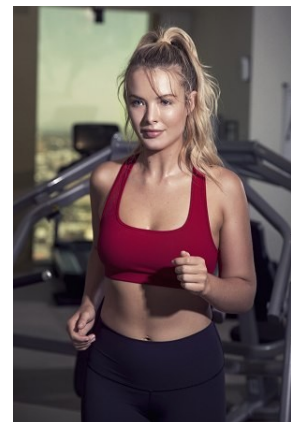

BELLA

Anja Tyrrell

Height: 5'10.5 Bust: 34 Hips: 40 Waist: 27.5 Shoe: 9 US Hair: Blonde Eyes: Blue

BELLA

Anja Tyrrell

Height: 5'10.5 Bust: 34 Hips: 40 Waist: 27.5 Shoe: 9 US Hair: Blonde Eyes: Blue