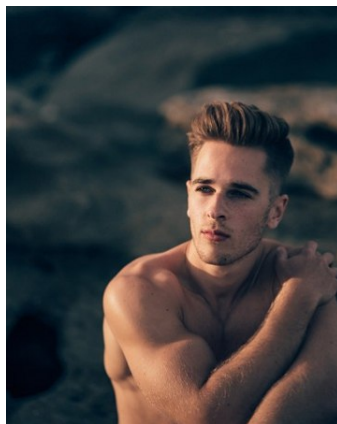

BELLA

Matt Saccuzzo

Height: 6'0 Waist: 29 Waist: 10.5 US Hair: Light Brown Eyes: Green

BELLA

Matt Saccuzzo

Height: 6'0 Waist: 29 Waist: 10.5 US Hair: Light Brown Eyes: Green