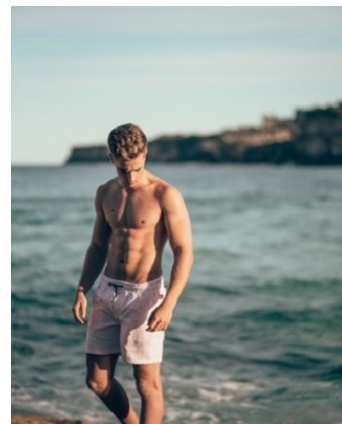

BELLA

Matt Saccuzzo

Height: 6'0 Waist: 29 Waist: 10.5 US Hair: Light Brown Eyes: Green

BELLA

Matt Saccuzzo

Height: 6'0 Waist: 29 Waist: 10.5 US Hair: Light Brown Eyes: Green