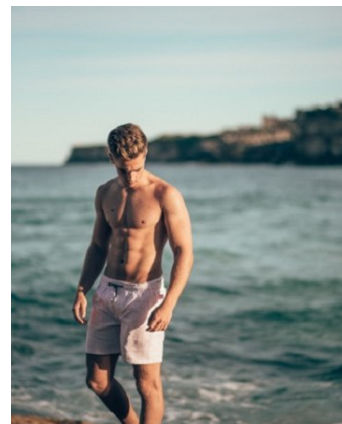

BELLA

Matt Saccuzzo

Height: 6'0 Waist: 29 Waist: 10.5 US Hair: Light Brown Eyes: Green

BELLA

Matt Saccuzzo

Height: 6'0 Waist: 29 Waist: 10.5 US Hair: Light Brown Eyes: Green