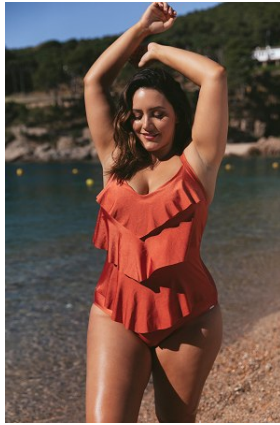

BELLA

Yasmine Minovski

Height: 5'9.5 Bust: 42.5 Hips: 46.5 Waist: 35 Shoe: 8.5 US Hair: Dark Brown Eyes: Green

BELLA

Yasmine Minovski

Height: 5'9.5 Bust: 42.5 Hips: 46.5 Waist: 35 Shoe: 8.5 US Hair: Dark Brown Eyes: Green