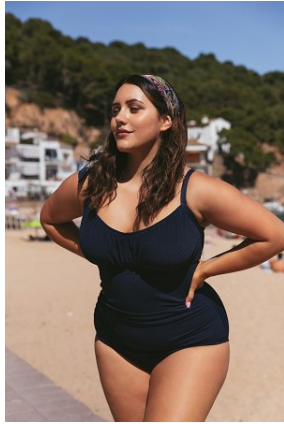

# BELLA

Yasmine Minovski

Height: 5'9.5 Bust: 42.5 Hips: 46.5 Waist: 35 Shoe: 8.5 US Hair: Dark Brown Eyes: Green