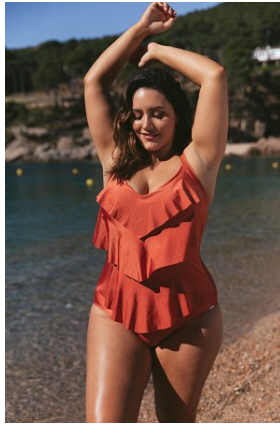

# BELLA

Yasmine Minovski

Height: 5'9.5 Bust: 42.5 Hips: 46.5 Waist: 35 Shoe: 8.5 US Hair: Dark Brown Eyes: Green