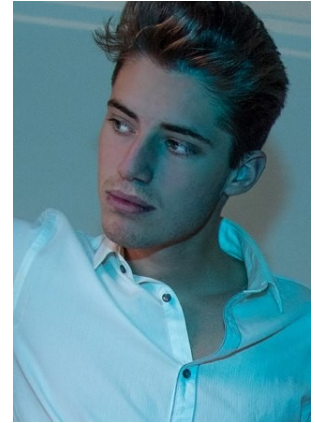

# BELLA

Darcy Ellis

Height: 5'11.5 Waist: 29 Waist: 8.5 US Hair: Dark Blonde Eyes: Green