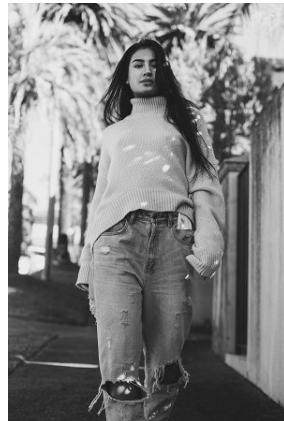

BELLA

Tiare Simonis

Height: 5'6.5 Bust: 33 Hips: 36 Waist: 26 Hair: Dark Brown Eyes: Brown

BELLA

Tiare Simonis

Height: 5'6.5 Bust: 33 Hips: 36 Waist: 26 Hair: Dark Brown Eyes: Brown