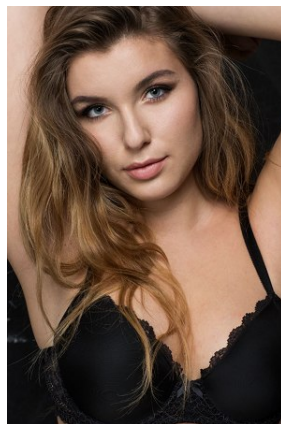

# BELLA

Beatrice Bettoni

Height: 5'9.5 Bust: 38 Hips: 45.5 Waist: 30 Shoe: 8.5 US Hair: Dark Blonde Eyes: Grey