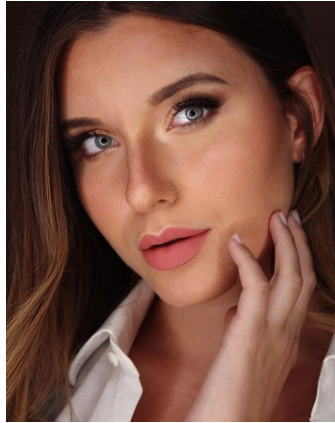

# BELLA

Beatrice Bettoni

Height: 5'9.5 Bust: 38 Hips: 45.5 Waist: 30 Shoe: 8.5 US Hair: Dark Blonde Eyes: Grey