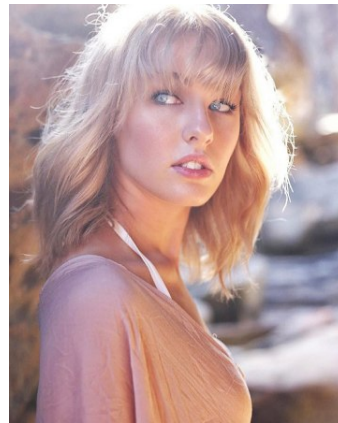

BELLA

Olivia Claire

Height: 5'8.5 Bust: 32 Hips: 32 Waist: 24.5 Shoe: 8 US Hair: Blonde Eyes: Green

BELLA

Olivia Claire

Height: 5'8.5 Bust: 32 Hips: 32 Waist: 24.5 Shoe: 8 US Hair: Blonde Eyes: Green