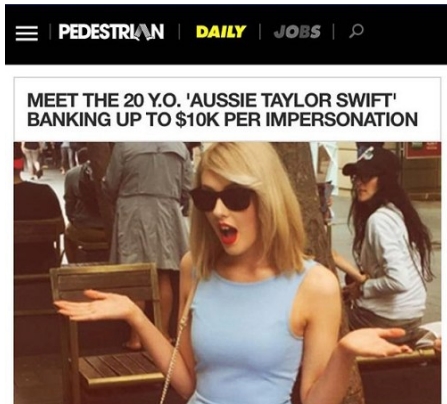

BELLA

Olivia Claire

Height: 5'8.5 Bust: 32 Hips: 32 Waist: 24.5 Shoe: 8 US Hair: Blonde Eyes: Green

BELLA

Olivia Claire

Height: 5'8.5 Bust: 32 Hips: 32 Waist: 24.5 Shoe: 8 US Hair: Blonde Eyes: Green