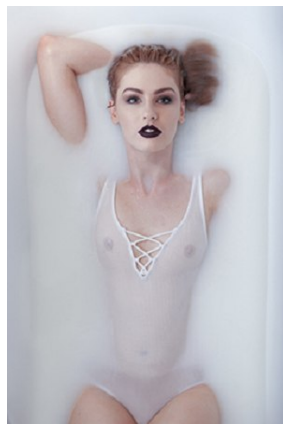

BELLA

Olivia Claire

Height: 5'8.5 Bust: 32 Hips: 32 Waist: 24.5 Shoe: 8 US Hair: Blonde Eyes: Green

BELLA

Olivia Claire

Height: 5'8.5 Bust: 32 Hips: 32 Waist: 24.5 Shoe: 8 US Hair: Blonde Eyes: Green