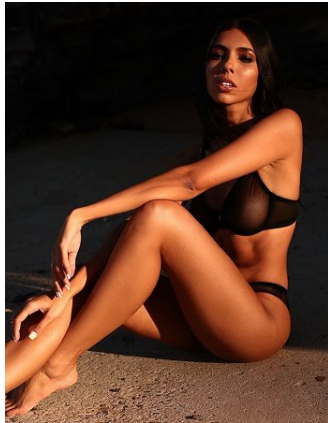

BELLA

Mariana Arruda

Height: 5'8 Bust: 33 Hips: 38 Waist: 28 Shoe: 9 US Hair: Brunette Eyes: Brown

BELLA

Mariana Arruda

Height: 5'8 Bust: 33 Hips: 38 Waist: 28 Shoe: 9 US Hair: Brunette Eyes: Brown