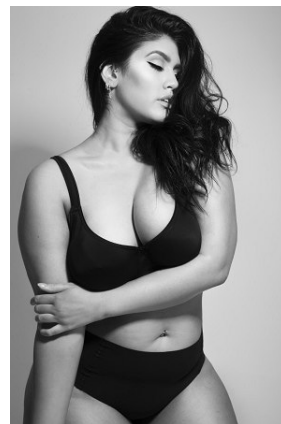

BELLA

Latecia Thomas

Height: 5'9 Bust: 41 Hips: 49 Waist: 36 Shoe: 8 US Hair: Black Eyes: Blue

BELLA

Latecia Thomas

Height: 5'9 Bust: 41 Hips: 49 Waist: 36 Shoe: 8 US Hair: Black Eyes: Blue