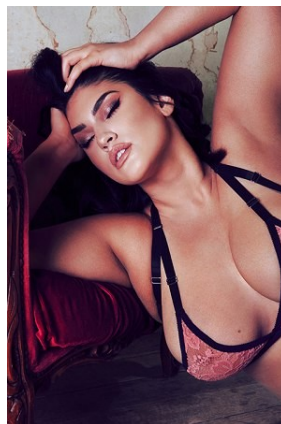

BELLA

Latecia Thomas

Height: 5'9 Bust: 41 Hips: 49 Waist: 36 Shoe: 8 US Hair: Black Eyes: Blue

BELLA

Latecia Thomas

Height: 5'9 Bust: 41 Hips: 49 Waist: 36 Shoe: 8 US Hair: Black Eyes: Blue